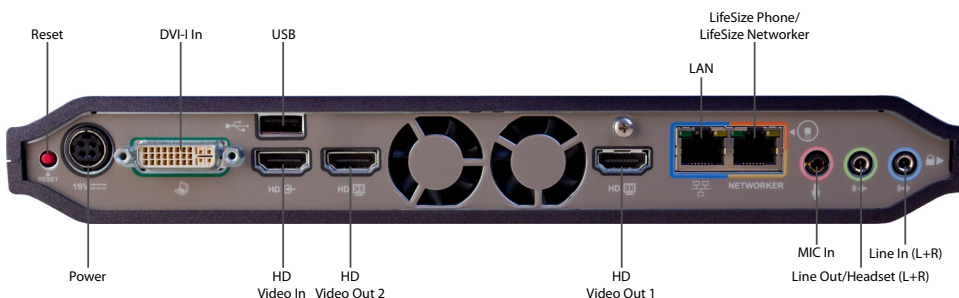

Intelligent Networking Features

Adaptive Motion Control (AMC) including Forward Error
Correction (FEC)
NAT/Firewall Traversal (H.460/SIP)
IPv4 and IPv6 support
Auto bandwidth detection
ISDN support via LifeSize Networker

Directory and Address Book

Up to 1000 local directory entries
Save, Lock, Remove Redial List features
Missed call notification
Auto-Discovery directory lookup (patent pending)
LDAP support / H.350 compliant
Meetings Directory support

System Management

Out of box setup via web interface and
management tool
SNMP
Backup and Restore capability
JPEG snapshots through web interface

Power

AC Voltage 100-240V, 50-60 Hz, 2.5A via external power
supply

Environmental Data

Operating temperature: 0 C (32 F) to 40 C (104 F)
Operating Humidity: 15% to 85%, non-condensing
Storage temperature: -20 C (-4 F) to 60 C (140 F)
Storage humidity: 10% to 90%, non-condensing

Codec Dimensions

Width: 288mm (11.34")
Depth: 187.5mm (7.38")
Height: 41.3mm (1.63")
Weight: 1.29Kg (2.84 lbs)

Regulatory Model Number

LifeSize Express 220 = LFZ-018

For additional information: www.lifesize.com/support

Information contained in this document is preliminary and sub-
ject to change without notice. LifeSize is a registered trademark
or trademark of LifeSize Communications in the U.S. and other
countries. © Copyright 2009. All rights reserved. October 2009.

LifeSize Communications:
1601 S. MoPac Expressway
Suite 100
Austin, Texas 78746 USA

Phone: +1 512 347 9300
Fax: +1 512 347 9301
Email: info@lifesize.com
www.lifesize.com

EMEA:
LifeSize Communications
Toll-Free Europe
008000 999 09 799

APAC:
LifeSize Communications
Hong Kong
Phone: +852 3189 7061